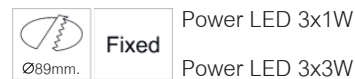

ITDL - 75

Power LED 3x1W

Power LED 3x3W

LED